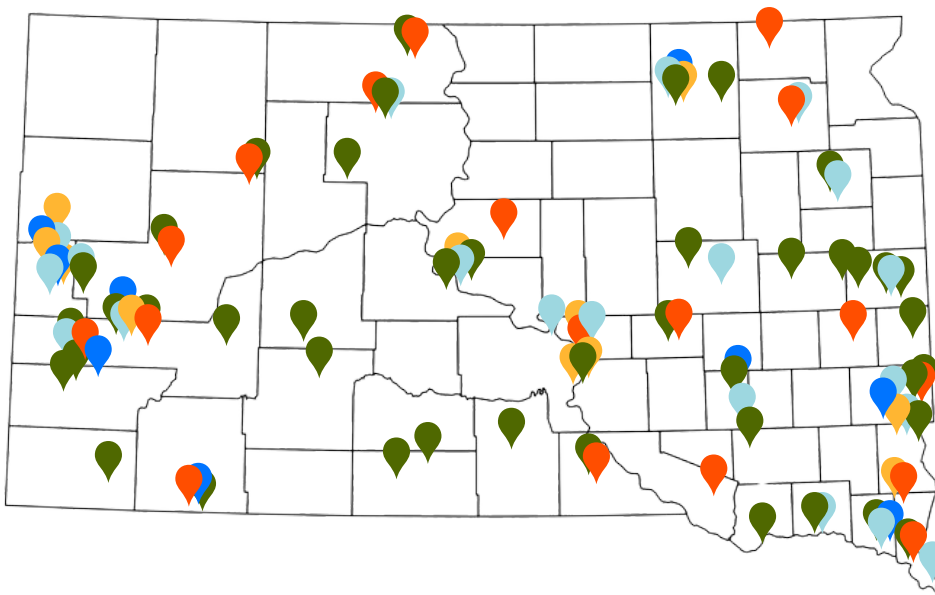

Always There

Stories from every side of the river

Engaging with communities is a priority at SDPB. We work to cultivate meaningful connections with individuals and groups in communities throughout the state. By actively participating in local events, SDPB aims to foster a strong sense of collaboration and partnership within our South Dakota communities.

COMMUNITY OUTREACH 2023-2024

Dakota Life

FEATURED COMMUNITIES

In 2020, a new format of Dakota Life was introduced, aiming to highlight different communities and dig deeper into the unique stories that define South Dakota. This transformation encouraged a broader reach across the state, allowing SDPB to uncover hidden gems and stories that make South Dakota exceptional. This change strengthened engagement, cultivating a sense of connectedness and pride within the communities as they discovered and celebrated the diverse stories contributing to the rich history of South Dakota.

SEASON 23
2020-2021

Fort Pierre, The Corn Palace, Freeman, Newton Hills State Park, Canton, Lemmon, Hot Springs, De Smet

SEASON 24
2021-2022

Redfield, Winner, Eagle Butte, Custer, Murdo, Springfield, Mobridge, Milbank, Flandreau

SEASON 25
2022-2023

Sisseton, Howard, Parkston, Miller, Leola, Buffalo, Lead, Belle Fourche, Mission

SEASON 26
2023-2024

Hill City, Union Center, Timber Lake, Onida, Fort Thompson, Wagner, Beresford, Madison, Webster