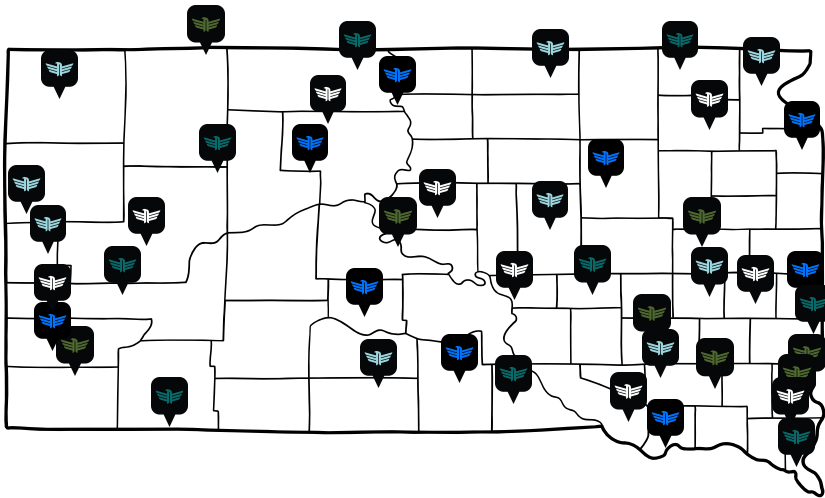

Always There

Stories from every side of the river

Engaging with communities is a priority at SDPB. We work to cultivate meaningful connections with individuals and groups in communities throughout the state. By actively participating in local events, SDPB aims to foster a strong sense of collaboration and partnership within our South Dakota communities.

COMMUNITY OUTREACH 2023-2024

Dakota Life

FEATURED COMMUNITIES

In 2020, a new format of Dakota Life was introduced, aiming to highlight different communities and dig deeper into the unique stories that define South Dakota. This transformation encouraged a broader reach across the state, allowing SDPB to uncover hidden gems and stories that make South Dakota exceptional. This change strengthened engagement, cultivating a sense of connectedness and pride within the communities as they discovered and celebrated the diverse stories contributing to the rich history of South Dakota.

SEASON 23
2020-2021

Fort Pierre, The Corn Palace, Freeman, Newton Hills State Park, Canton, Lemmon, Hot Springs, De Smet

SEASON 24
2021-2022

Redfield, Winner, Eagle Butte, Custer, Murdo, Springfield, Mobridge, Milbank, Flandreau

SEASON 25
2022-2023

Sisseton, Howard, Parkston, Miller, Leola, Buffalo, Lead, Belle Fourche, Mission

SEASON 26
2023-2024

Hill City, Union Center, Timber Lake, Onida, Fort Thompson, Wagner, Beresford, Madison, Webster